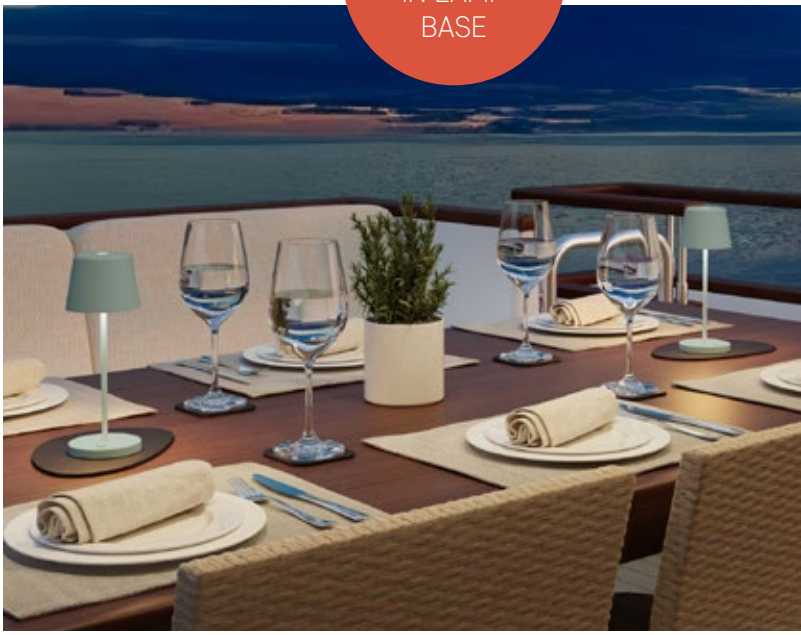

SEOUL COLLECTION

One of our favorite collections, Seoul comes in 4 sizes and a variety of colors for fully dimmable indoor and outdoor lighting perfection. Available with optional remote control and equipped with 2 light settings that last up to a minimum of 48 hours, you can't go wrong with the award-winning Seoul.