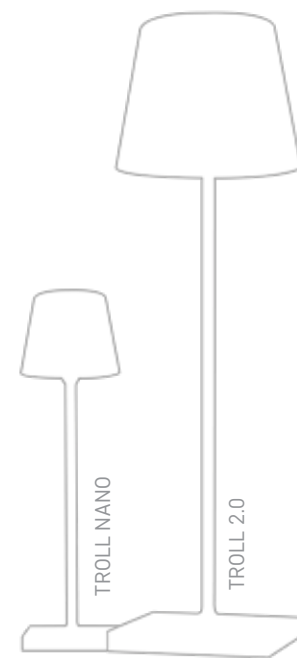

TROLL TABLE LAMP

Aluminum

Troll Nano: 2.4"D x 8.3"H - 1.6 watt

Troll 2.0: 4.3"D x 15"H - 2.4 watt