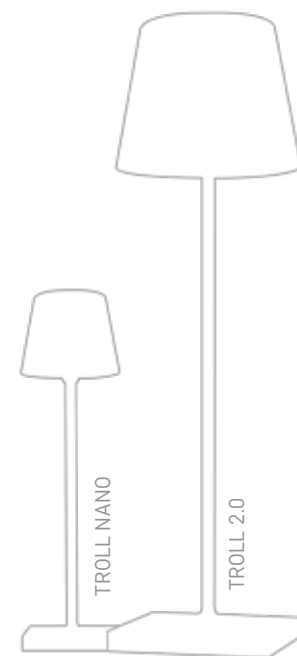

TROLL TABLETOP

Aluminum

Troll Nano: 2.4"D x 8.3"H - 1.6 watt

Troll 2.0: 4.3"D x 15"H - 2.4 watt