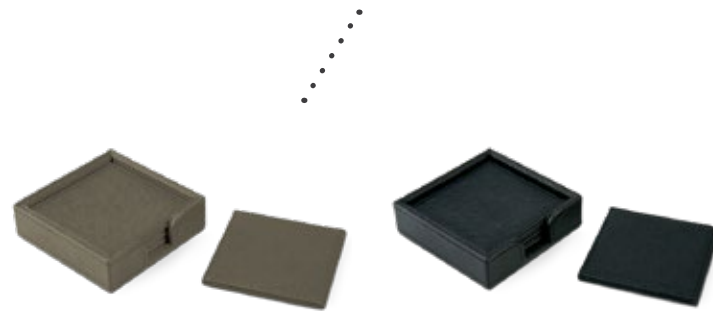

Nice Touch! Richly textured,
"Look of Leather" accents to dress
up any decor.

Madrid Coasters Grey
3818 Faux Leather
4.5"L x 4.5"W x 1.4"H

Madrid Coasters Black
3816 Faux Leather
4.5"L x 4.5"W x 1.4"H