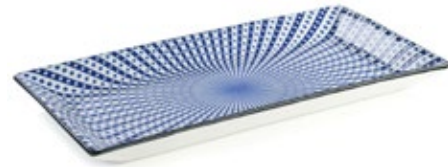

MARE

Rich tones of cobalt blue porcelain combined with a stunning charcoal glazed exterior... spectacular and substantial dinnerware.

Fuji Rectangle Plate Blue
1260 Ceramic
9.5"L x 4.8"W x .7"H