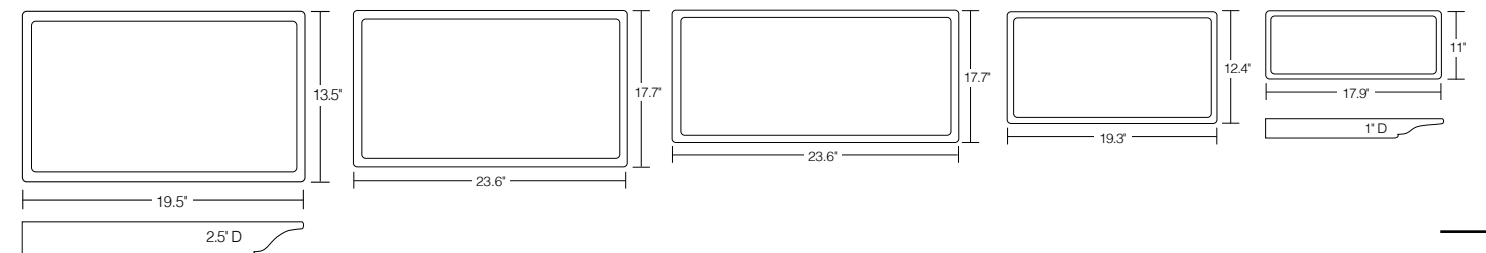

Multi-purpose, clean-lined basics for everyday use.