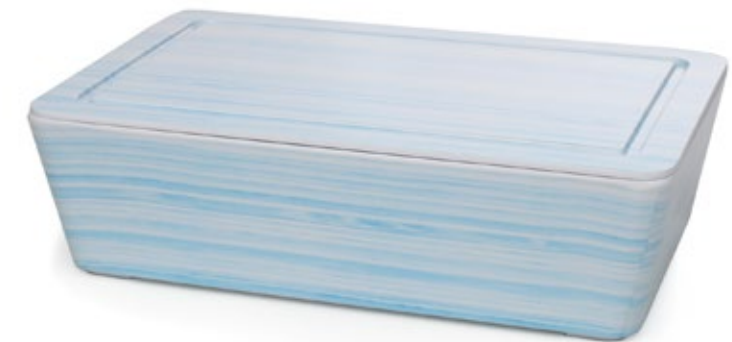

6215 Melamine  
11.0"L x 7.0"W x 3.0"H  
*\*Lid not Included*

**Naples Smoke Bento Box\***

6283 Melamine  
11.0"L x 7.0"W x 3.0"H  
*\*Lid Included*

**Naples Blue Bento Box\***

6204 Melamine  
11.0"L x 7.0"W x 3.0"H  
*\*Lid Included*