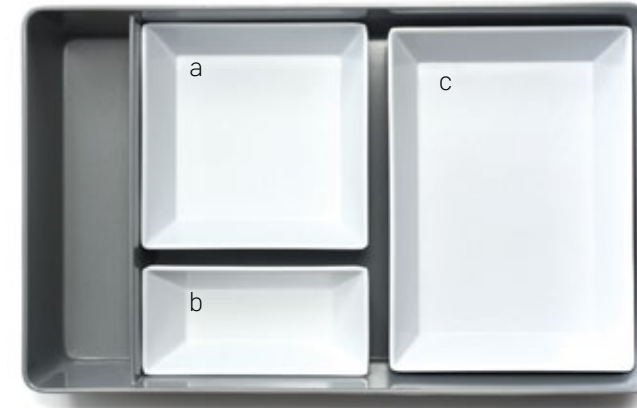

**Georgetown Smoke Bento Box
with Side Compartment***

6242 Melamine
16"L x 10.3"W x 3.0"H