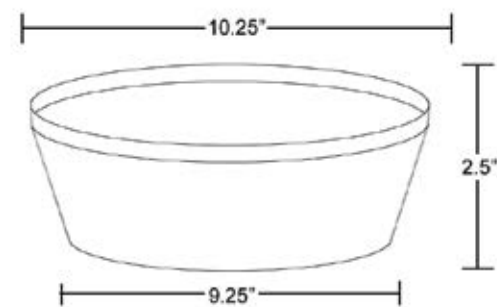

CHOOSE YOUR SIZE

Large

COLOR COORDINATE AND
CREATE A COLLECTION THAT IS
UNIQUE TO YOUR BRAND!