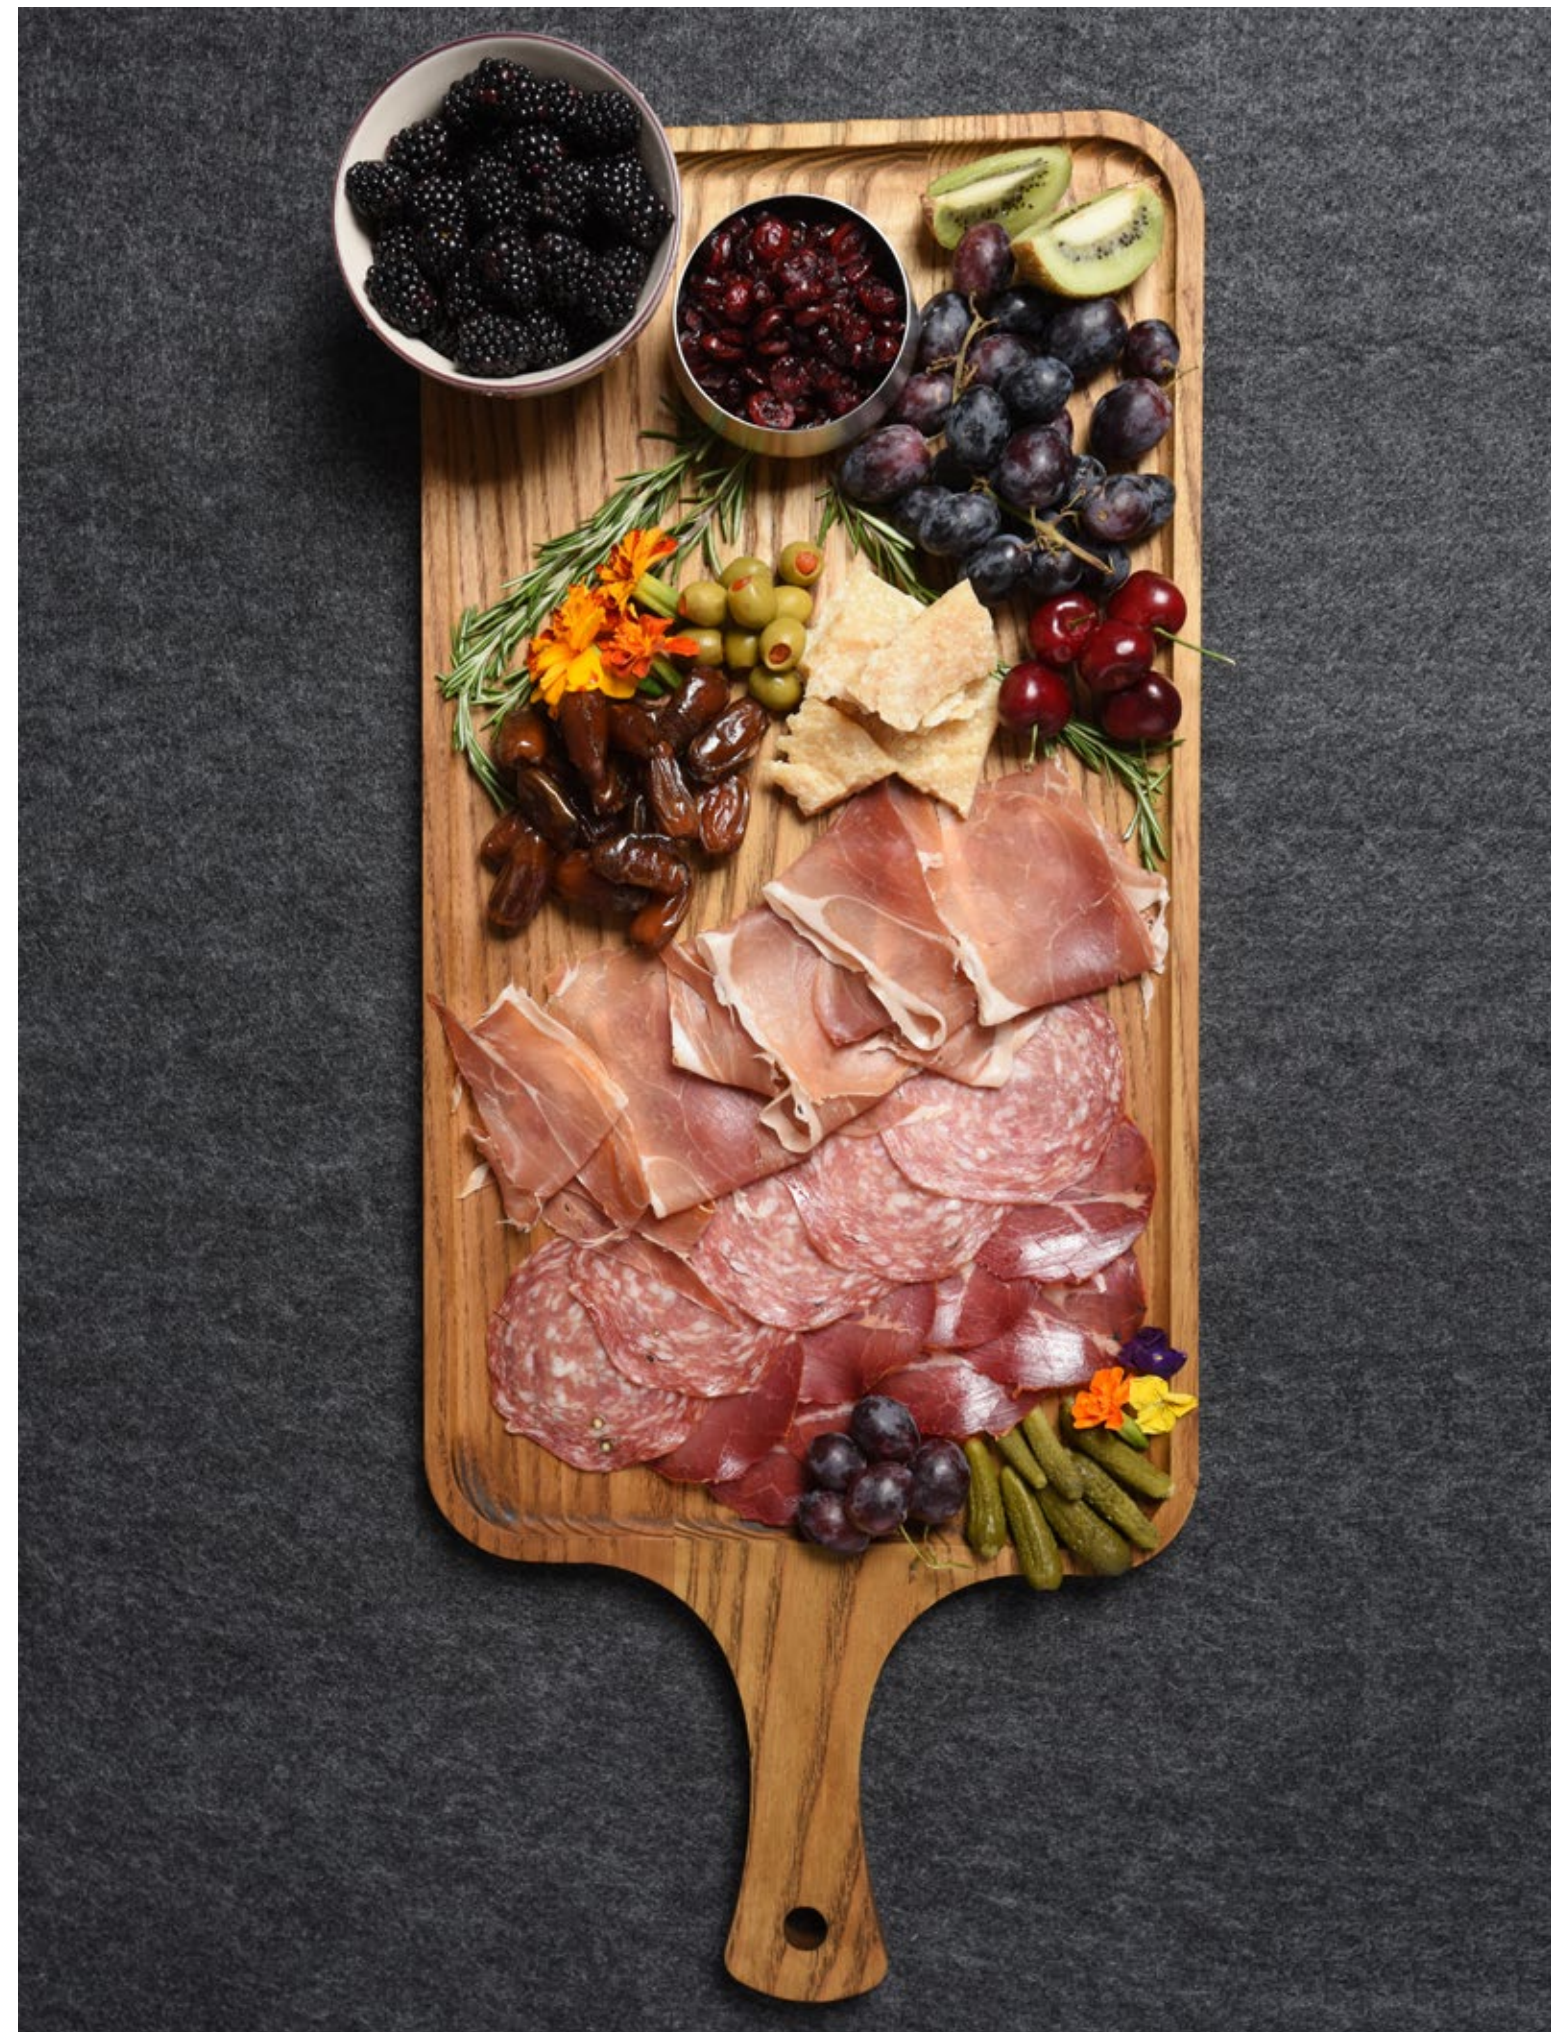

REDWOOD

Simple yet so very sophisticated.