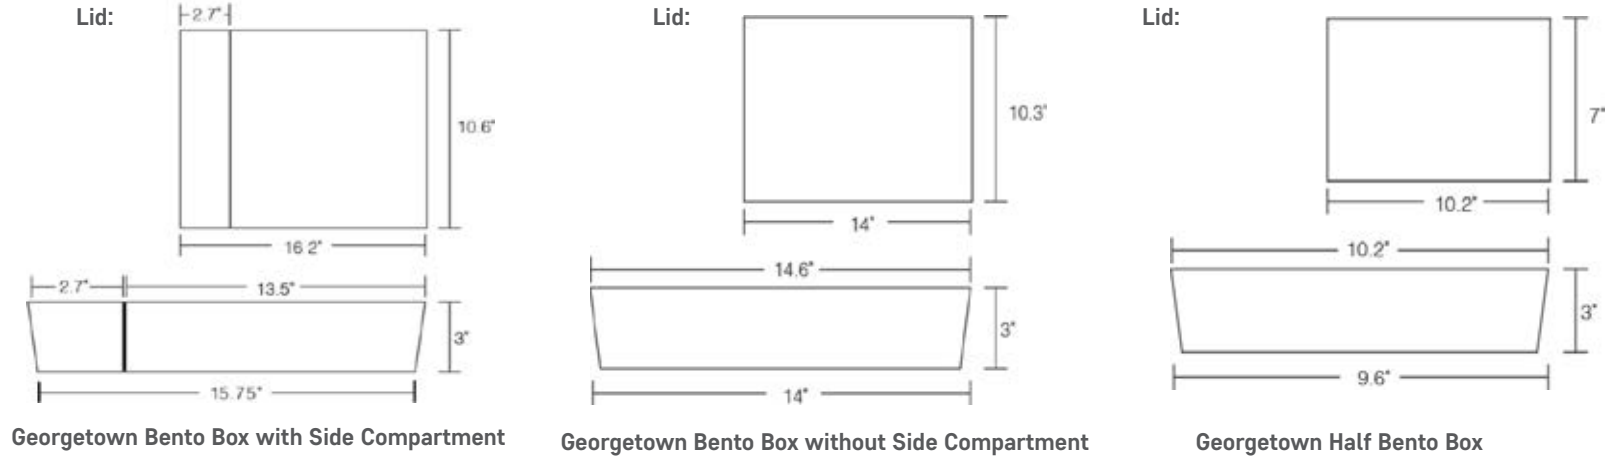

Bento Box Dimensions

Box & Lid