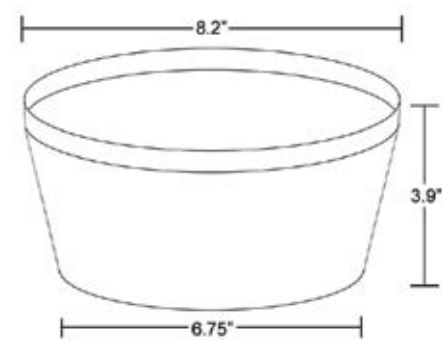

CHOOSE YOUR SIZE

Medium

COLOR COORDINATE AND
CREATE A COLLECTION THAT IS
UNIQUE TO YOUR BRAND!