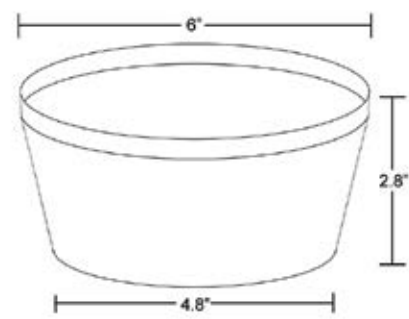

CHOOSE YOUR SIZE

Small

COLOR COORDINATE AND
CREATE A COLLECTION THAT IS
UNIQUE TO YOUR BRAND!