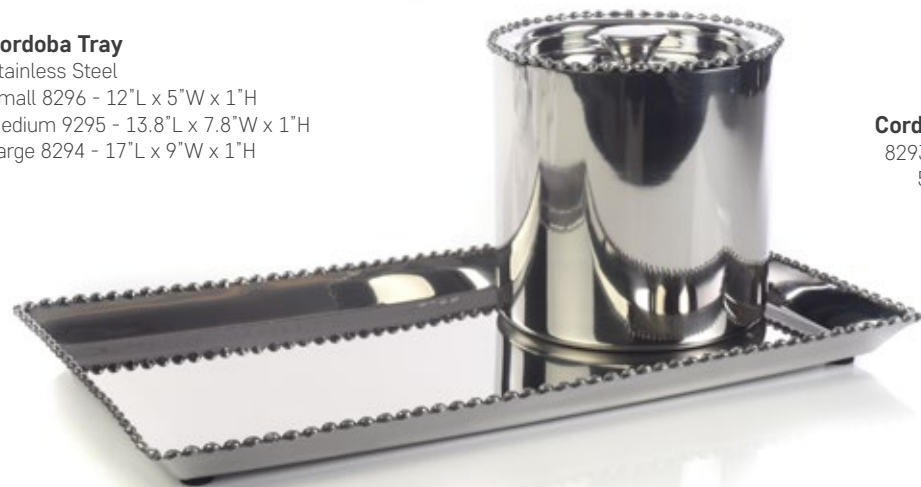

GLAMOUR IS SERVED

Cordoba Tray
Stainless Steel
Small 8296 - 12"L x 5"W x 1"H
Medium 9295 - 13.8"L x 7.8"W x 1"H
Large 8294 - 17"L x 9"W x 1"H

Cordoba Ice Bucket
8293 Stainless Steel
5.9"D x 5.9"H