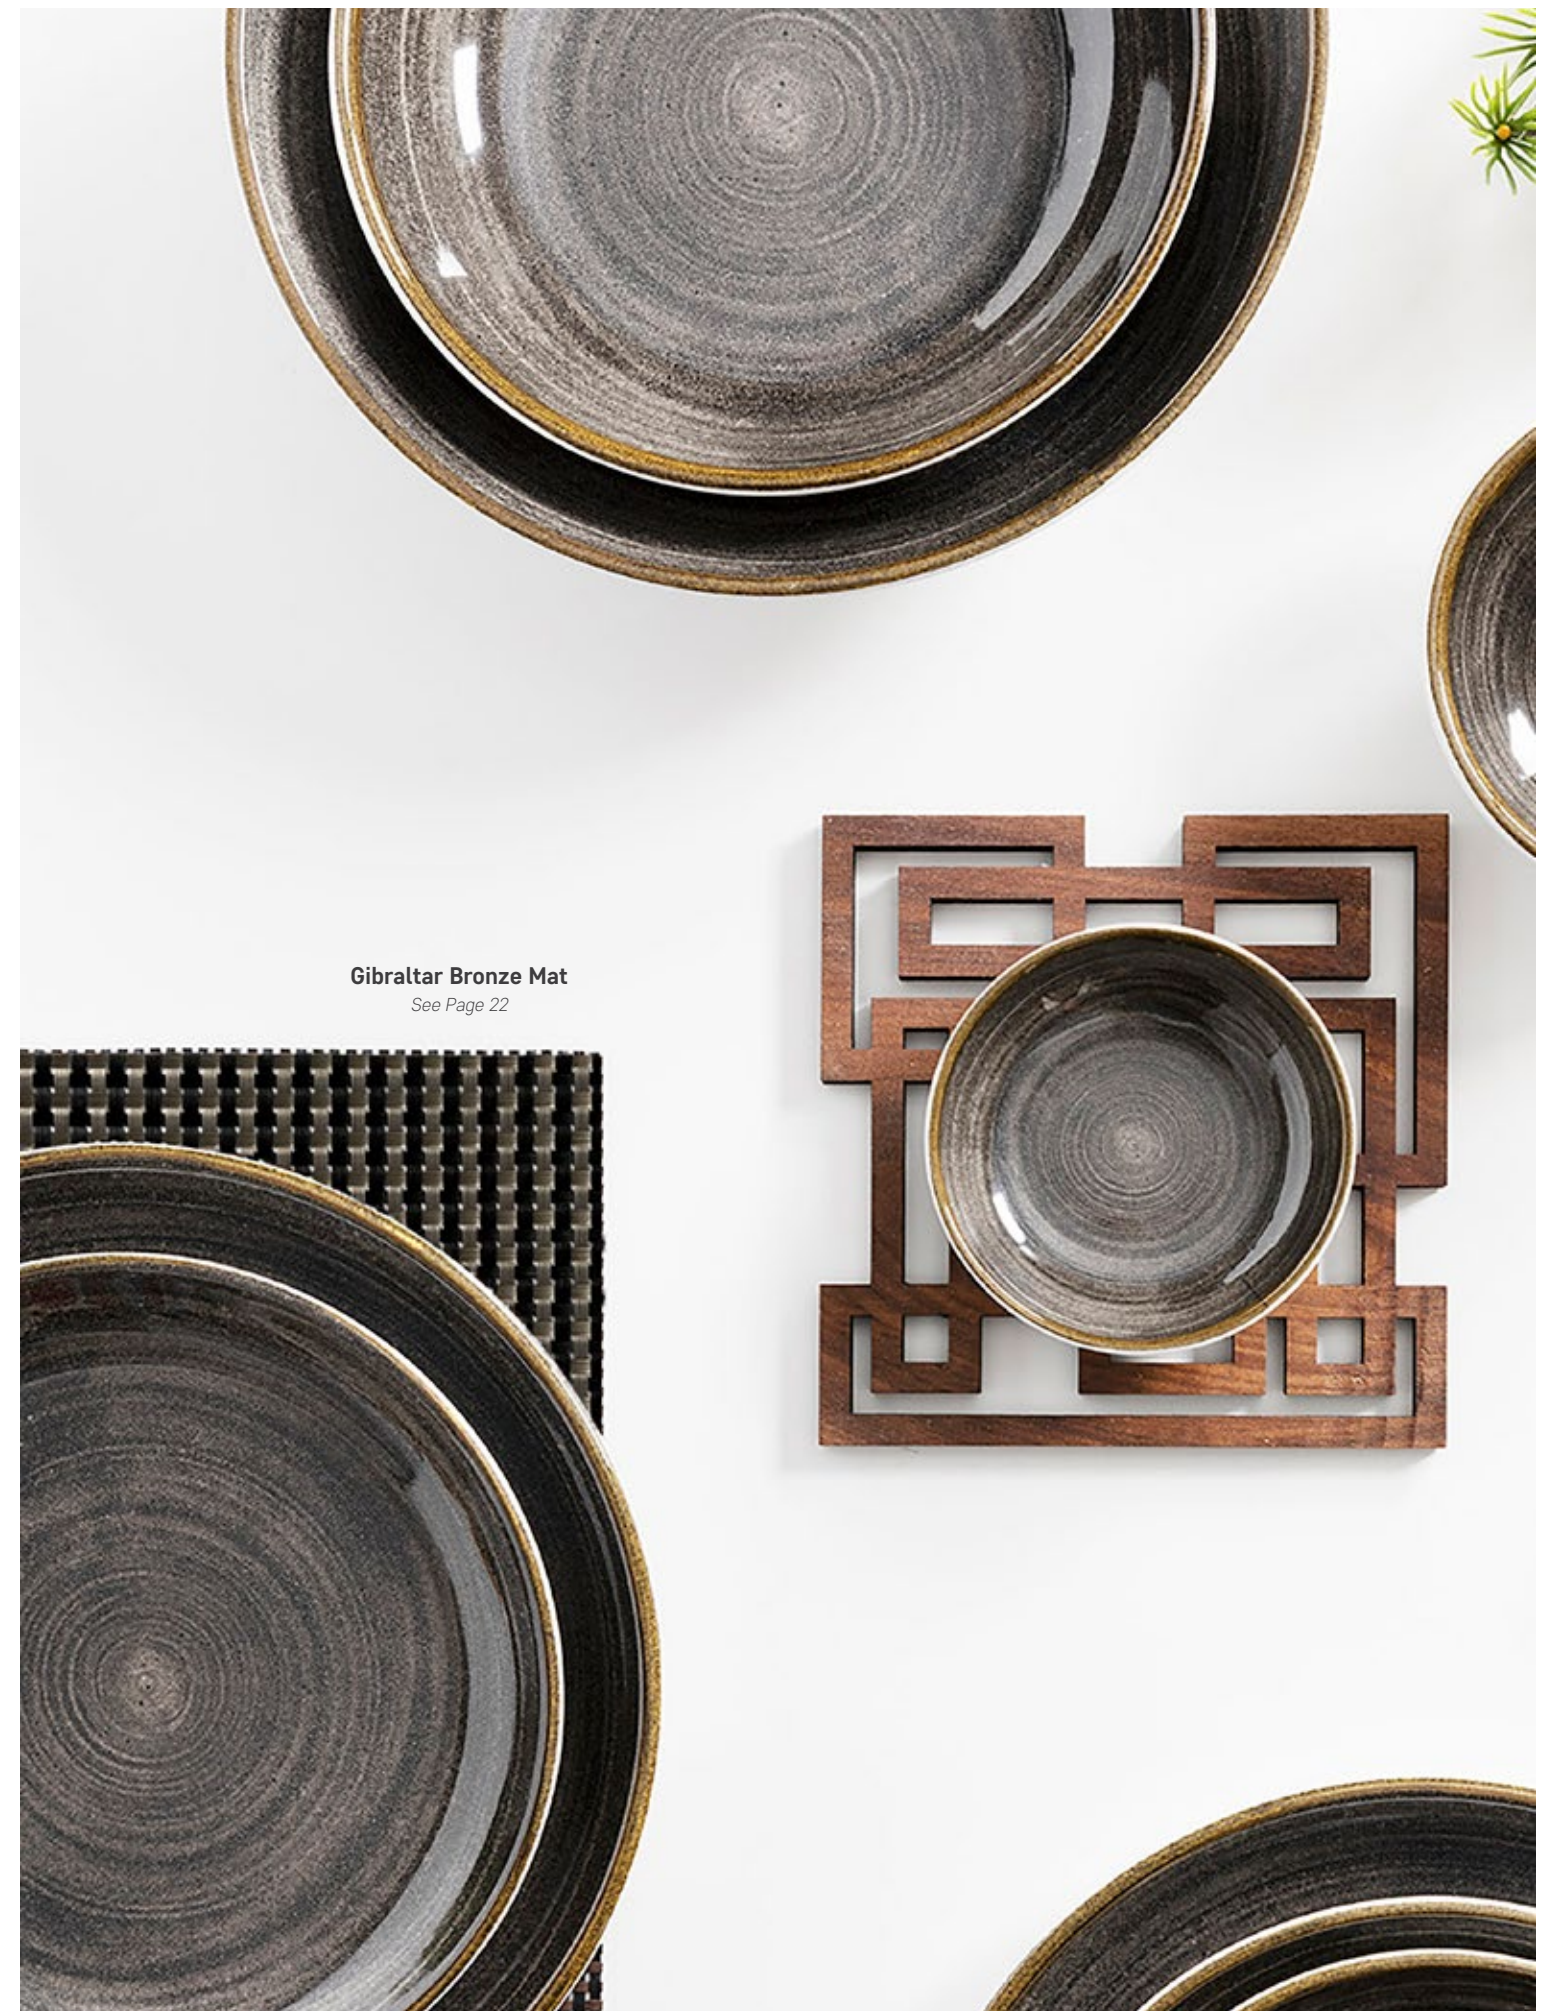

Gibraltar Bronze Mat
See Page 22