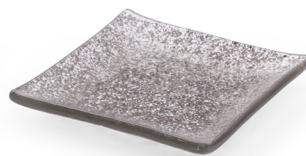

# SPLENDIDO SQUARE COLLECTION

Colorful, practical and super durable. Fabulous serving essentials that brighten any space.

**SPLENDIDO RECTANGULAR PLATTER**

2632 Glass

6.7"W x 12.5"L x 0.78"H

**SPLENDIDO RECTANGULAR BOWLS**

Glass, 3.75"W x 5.1"L x 1.2"H - 4.3 oz.

White 2636, Smoke 2637, Orange 2638, Aqua 2639

**SPLENDIDO SQUARE BOWLS**

Glass, 3.5"W x 3.5"L x 1.2"H - 4 oz.

Aqua 2647, White 2644, Smoke 2645, Orange 2646

**SPLENDIDO SQUARE PLATES**

Glass, 3.15"W x 3.15"L x 0.4"H

White 2640, Smoke 2641, Orange 2642, Aqua 2643